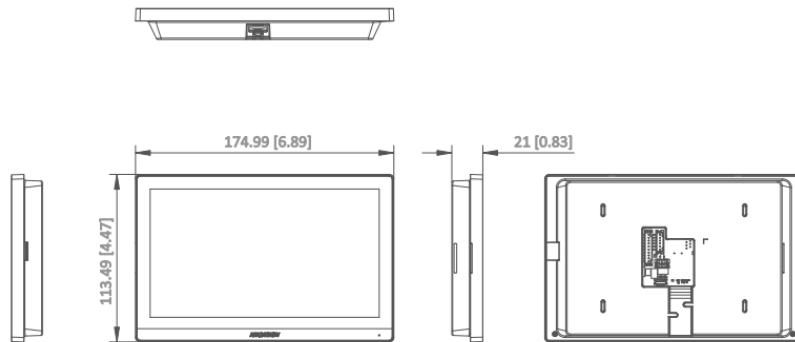

Protection level	IP65
Indicator	2
Power supply	IEEE802.3af, standard PoE 12 VDC
Indoor station	
Operation system	Linux
Memory	128 MB
Flash	32 MB
Indoor station	
Display screen	7-inch colorful TFT screen
Display resolution	1024 × 600
Operation method	Capacitive touch screen
Indoor station	
Audio input	1 built-in omnidirectional microphone
Audio output	1 built-in loudspeaker
Audio quality	Noise suppression and echo cancellation
Audio compression standard	G.711 U
Audio compression Rate	64 Kbps
Indoor station	
Wired network	1 RJ-45, 10/100 Mbps self-adaptive
Wireless network	2.4 GHz, IEEE802.11b, IEEE802.11g, IEEE802.11n
Protocol	TCP/IP, SIP, RTSP
Indoor station	
RS-485	1 RS-485 (Half duplex)
Alarm input	8-ch alarm inputs
Relay output	2
TF card	Support TF card, up to 128 G
Indoor station	
Power consumption	≤ 5 W
Working temperature	-10 °C to 50 °C (14 °F to 122 °F)
Working humidity	10% to 90%
Dimension (L x W x H)	175 mm × 113.5 mm × 21 mm (6.9" × 4.5" × 0.83")

▪ Available Model

HA-KIT-IP2

▪ Dimension

Unit:mm [inch]

SCALE	1:1
-------	-----

Unit:mm [inch]

SCALE	1:1
-------	-----

See Far, Go Further