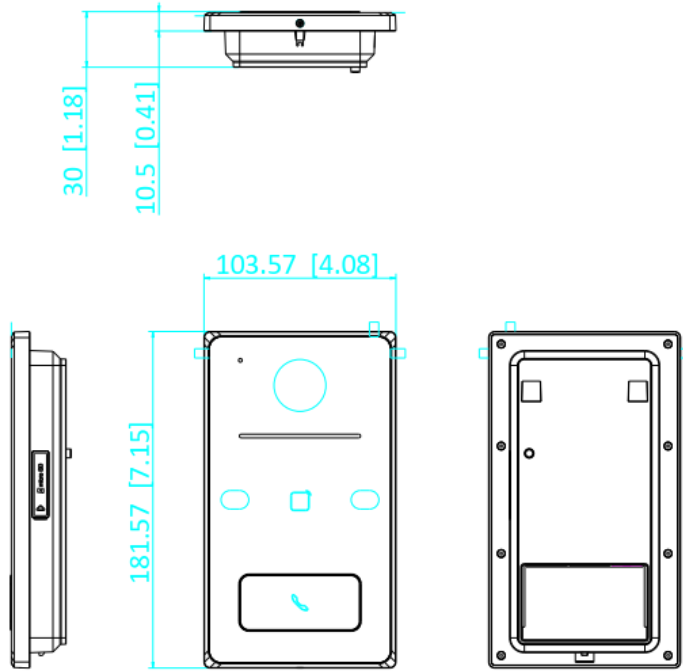

Protection level	IP65
Indicator	2
Power supply	IEEE802.3af, standard PoE 12 VDC
Indoor station	
Operation system	Linux
Memory	128 MB
Flash	32 MB
Indoor station	
Display screen	7-inch colorful TFT screen
Display resolution	1024 × 600
Operation method	Capacitive touch screen
Indoor station	
Audio input	1 built-in omnidirectional microphone
Audio output	1 built-in loudspeaker
Audio quality	Noise suppression and echo cancellation
Audio compression standard	G.711 U
Audio compression Rate	64 Kbps
Indoor station	
Wired network	1 RJ-45, 10/100 Mbps self-adaptive
Wireless network	2.4 GHz, IEEE802.11b, IEEE802.11g, IEEE802.11n
Protocol	TCP/IP, SIP, RTSP
Indoor station	
RS-485	1 RS-485 (Half duplex)
Alarm input	8-ch alarm inputs
Relay output	2
TF card	Support TF card, up to 128 G
Indoor station	
Power consumption	≤ 5 W
Working temperature	-10 °C to 50 °C (14 °F to 122 °F)
Working humidity	10% to 90%
Dimension (L x W x H)	175 mm × 113.5 mm × 21 mm (6.9" × 4.5" × 0.83")

▪ Available Model

HA-KIT-IP2

▪ Dimension

Unit:mm [inch]

SCALE	1:1
-------	-----

Unit:mm [inch]

SCALE	1:1
-------	-----

See Far, Go Further